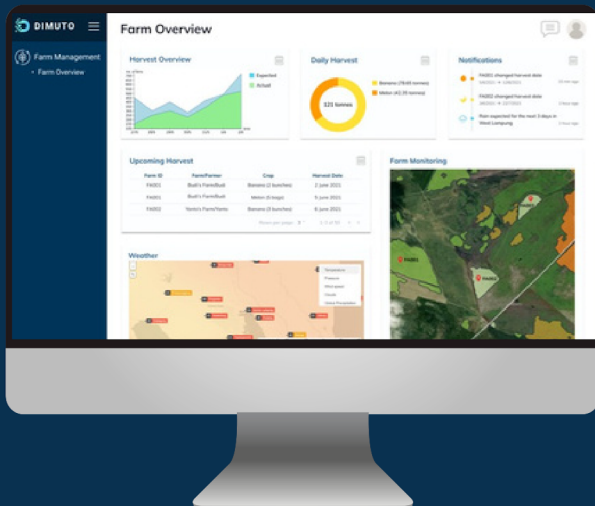

# DiMuto Farm Management

Connecting smallholder farmers digitally with visibility and finance

Empowering Farmers to Grow with Sustainability and Visibility

Seamlessly connect farm information to various features across DiMuto's Platform. Track key sustainability metrics with data you can trust.

Track all farm-related records in one place

Connect growing, harvesting, and paying

Get better prices and market position

Identify trends and potential problems

# DiMuto Farm Management

Connecting smallholder farmers  
digitally with visibility and finance

Make precise  
agronomic  
decisions based on  
real-time field  
insights

Easily track all farm-related records in one place. Access critical data anytime, anywhere