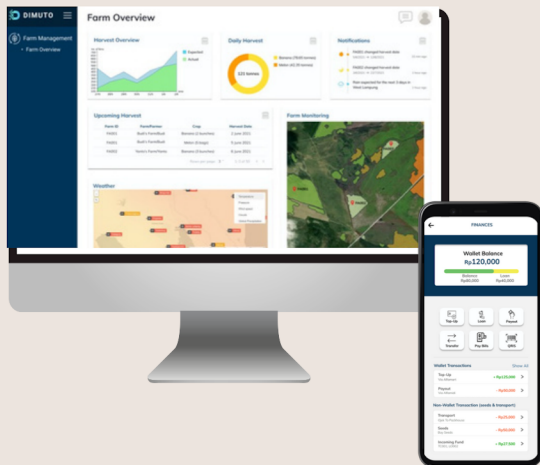

# DiMuto Farm Management

Connecting smallholder farmers digitally with visibility and finance

Empowering Farmers to Grow with Sustainability and Visibility

Seamlessly connect farm information to various features across DiMuto's Platform. Track key sustainability metrics with data you can trust.

Track all farm-related records in one place

Connect growing, harvesting, and paying

Get better prices and market position

Identify trends and potential problems

# DiMuto Farm Management

Connecting smallholder farmers  
digitally with visibility and finance

Make precise  
agronomic  
decisions based on  
real-time field  
insights

Easily track all farm-related records in one place. Access critical data anytime, anywhere